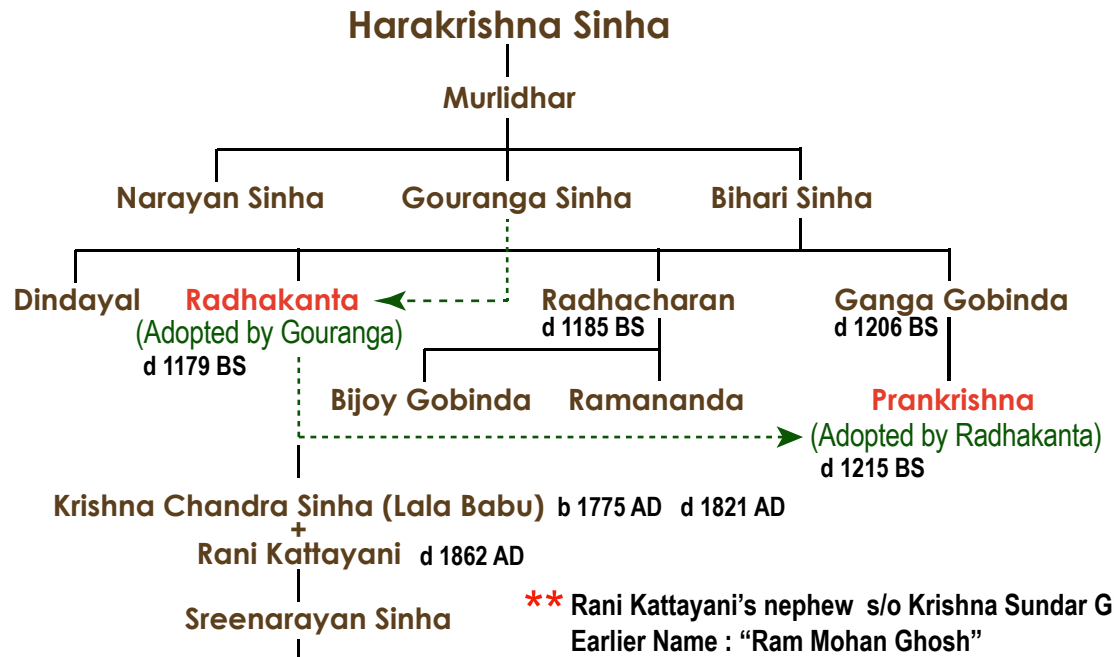

Genealogy of Kandi-Paikpara Raj Family

* Rani Kattayani's nephew s/o Krishna Sundar Ghosh
Earlier Name : "Hari Mohan Ghosh"
Adopted by Sreenarayan's first wife
b 1827 AD d July 19, 1866 AD

* Pratap Chandra Sinha (Adopted) + Rani Padmamukhi

** Ishwar Chandra Sinha (Adopted by Rani Karunamoyee)